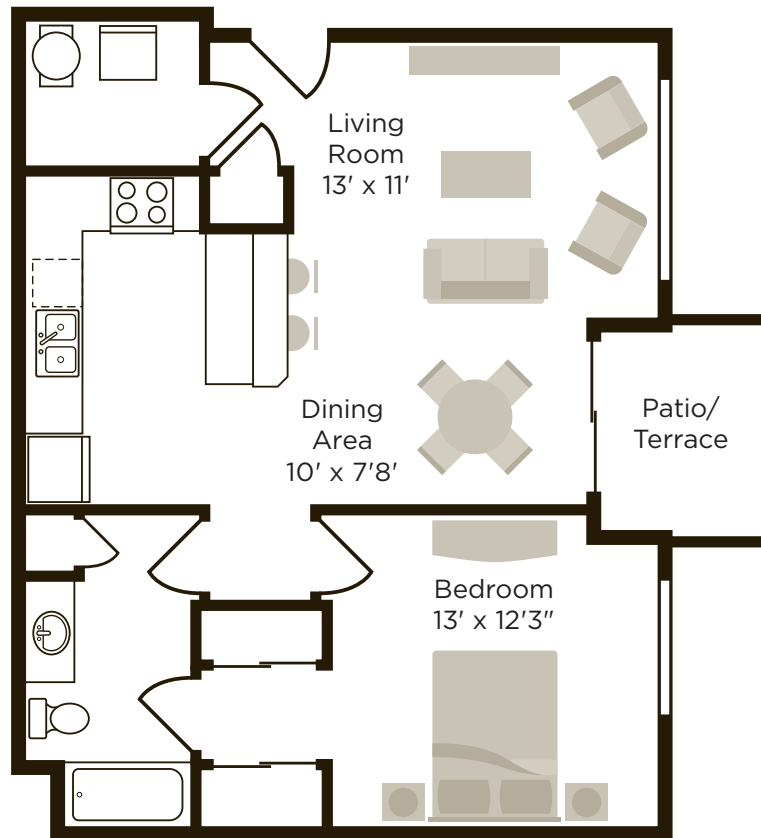

THE QUEEN CITY 1 BR, 1 BA / 755 SQ FT