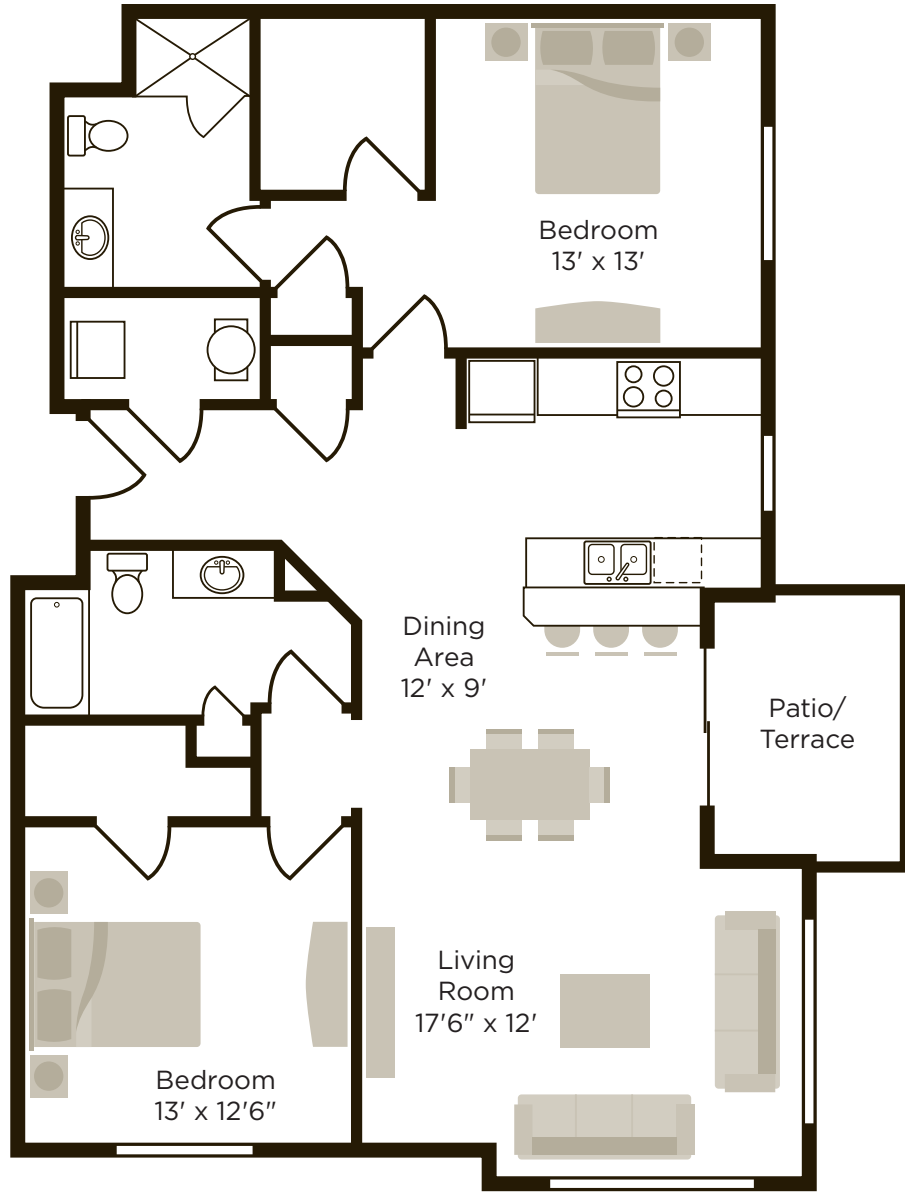

DeSALESflats
BRAND NEW LEED CERTIFIED APARTMENTS
IN EAST WALNUT HILLS

513 281 3000
DESALESFLATS.COM
1546-A Chapel Street
Cincinnati, OH 45206

TOWNE
PROPERTIES
A Great Place to Live
by Towne Properties®

THE FINDLAY 2 BR, 2 BA / 1270 SQ FT