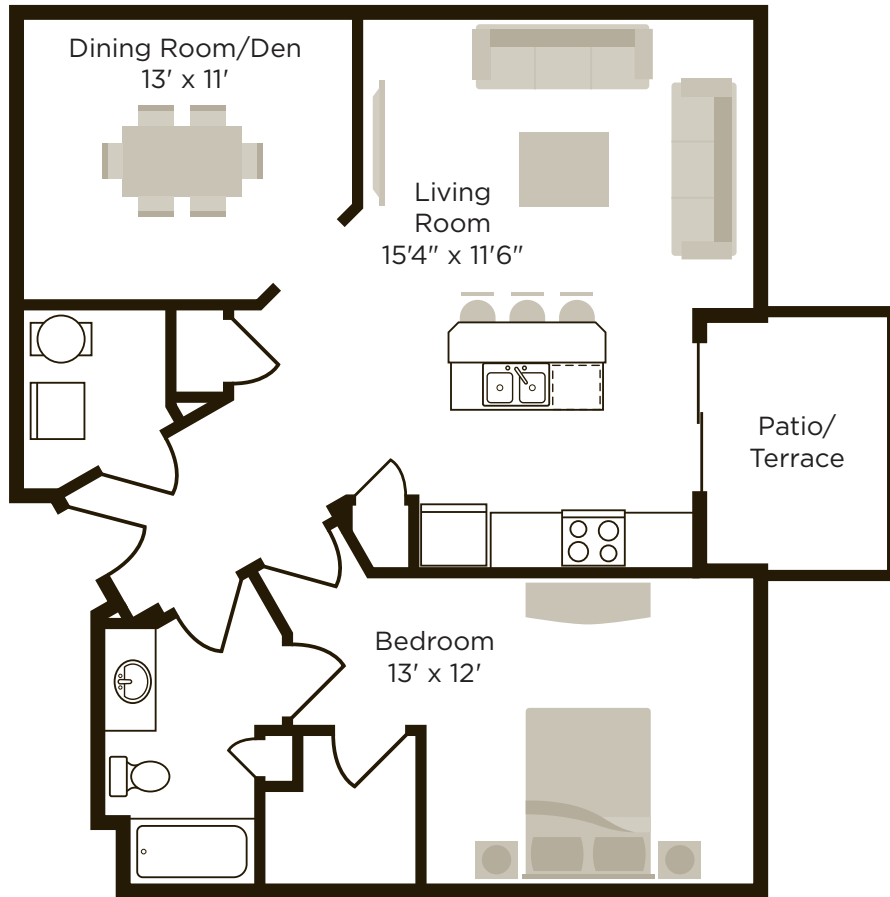

**THE CROSLY** 1 BR + Den, 1 BA / 915 SQ FT