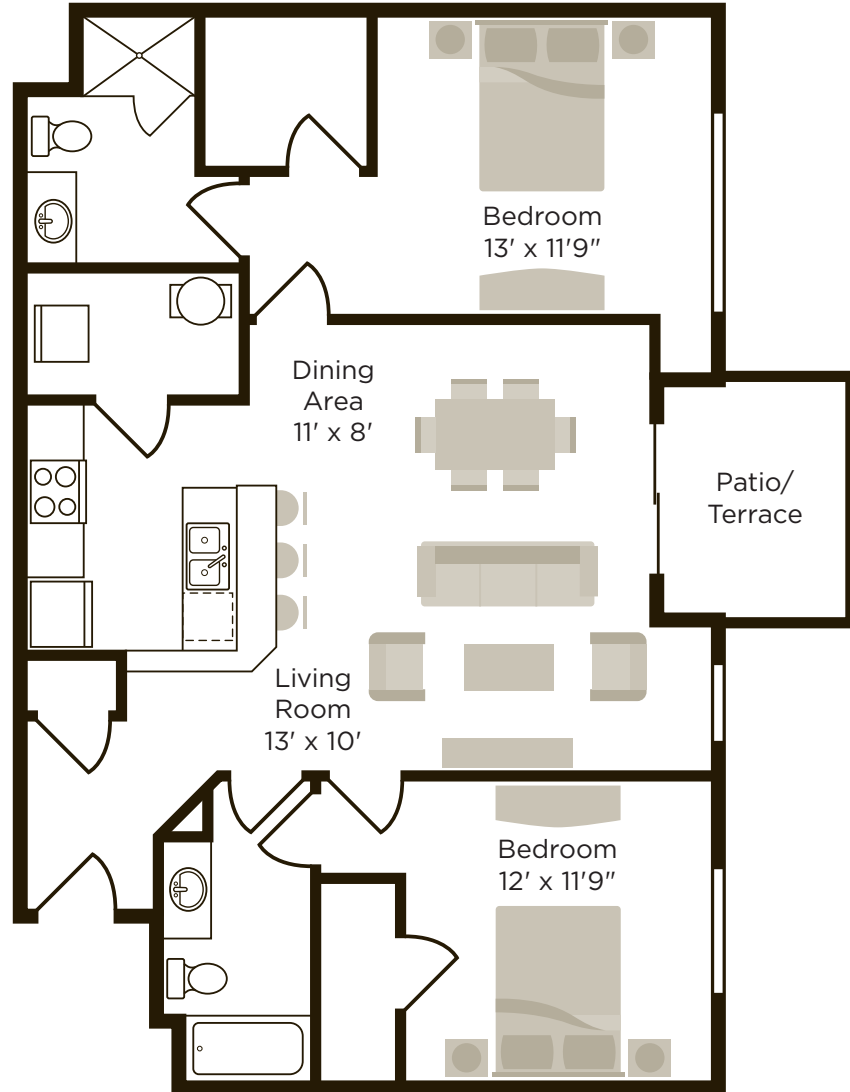

DeSALESflats
BRAND NEW LEED CERTIFIED APARTMENTS
IN EAST WALNUT HILLS

513 281 3000
DESALESFLATS.COM
1546-A Chapel Street
Cincinnati, OH 45206

 *A Great Place to Live
by Towne Properties®*

THE CREW 2 BR, 2 BA / 1085 SQ FT